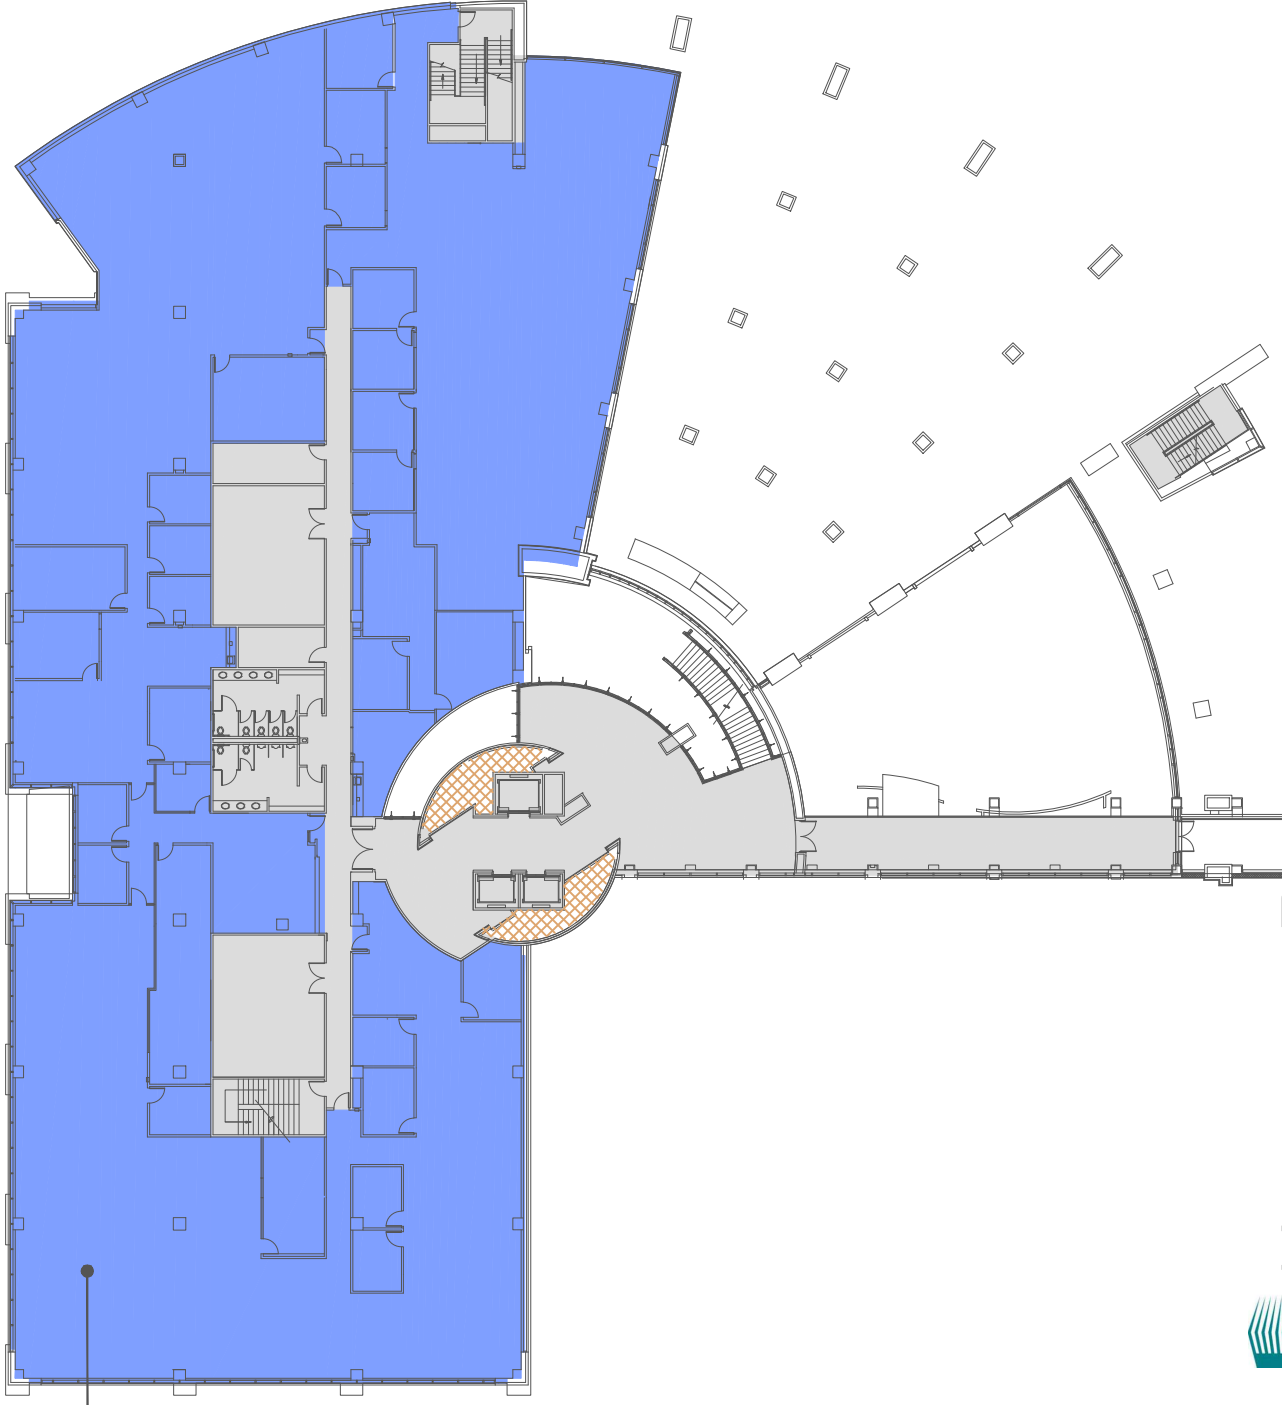

SUITE 200
31,892 SF

 **PATRIOT MIDTOWN PARK**
210 WILDWOOD PARKWAY
SECOND LEVEL

-  AVAILABLE
-  LEASED
-  BUILDING/ FLOOR SERVICE