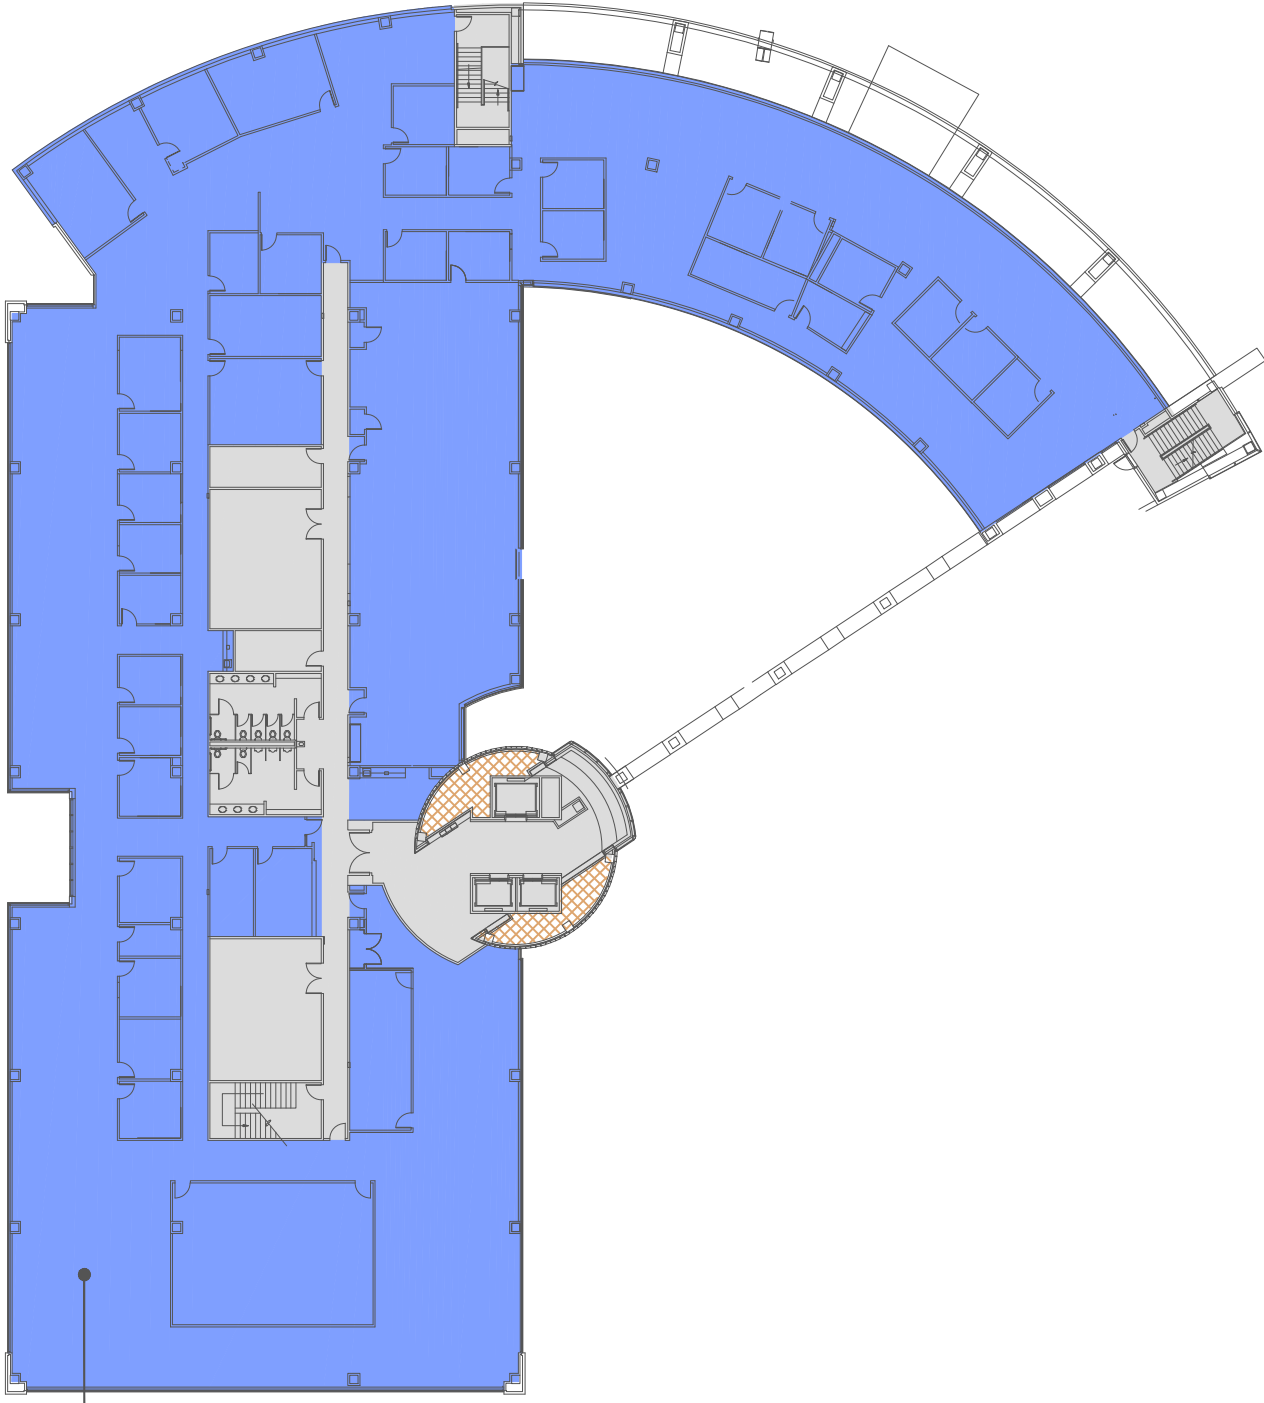

SUITE 300  
36,832 SF

 **PATRIOT MIDTOWN PARK**  
**210 WILDWOOD PARKWAY**  
THIRD LEVEL

- AVAILABLE
- LEASED
- BUILDING/ FLOOR SERVICE