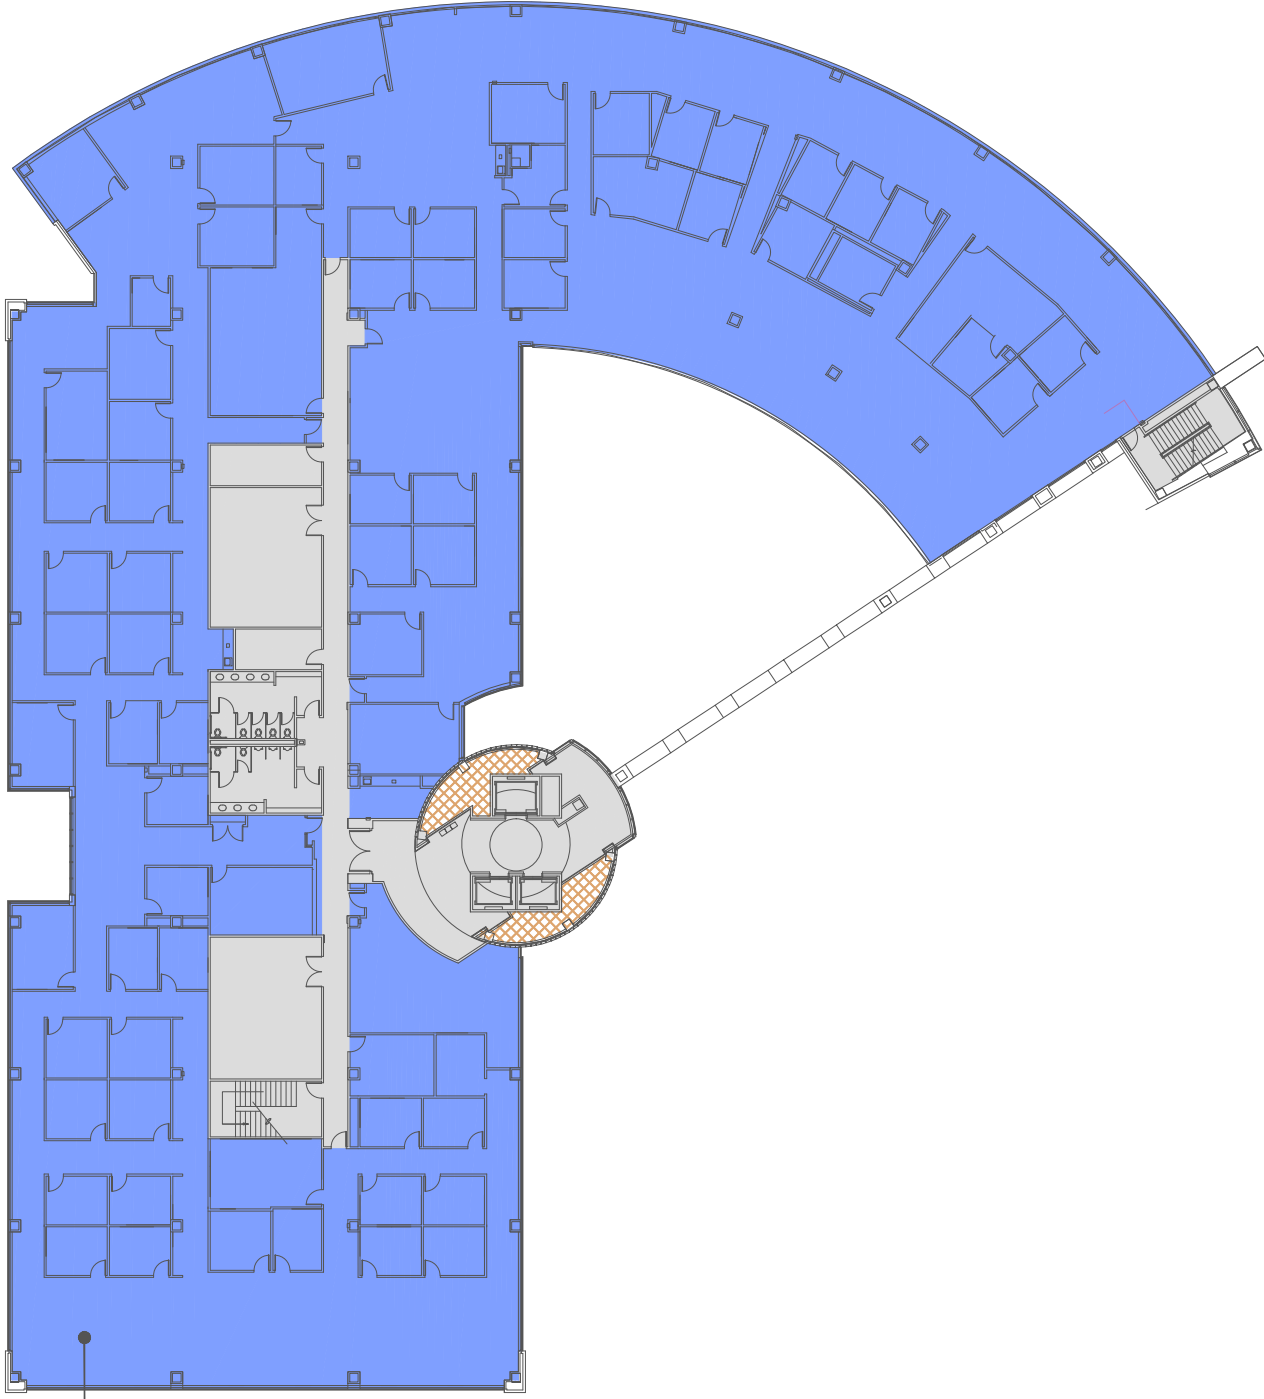

SUITE 400  
40,690 SF

 **PATRIOT MIDTOWN PARK**  
**210 WILDWOOD PARKWAY**  
**FOURTH LEVEL**

-  AVAILABLE
-  LEASED
-  BUILDING/ FLOOR SERVICE